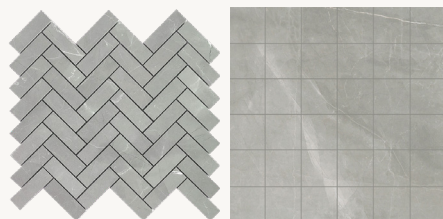

# ETERNAL

3"x12" Polished | 12"x24" Matte & Polished | 24"x24" Matte & Polished  
24"x48" Polished | 2"x2" Mosaic Matte | 1"x3" Herringbone Polished  
2"x6" Herringbone Mosaic Matte

TRIM: 2"x24" Bullnose Matte & Polished

## AVAILABLE COLORS & SIZES

*Amani Grey*

*Calacatta*

*Calacatta Gold*

*Nero Marquina*

*Statuario*

*White Dolomia*

*Amani Grey & Calacatta*